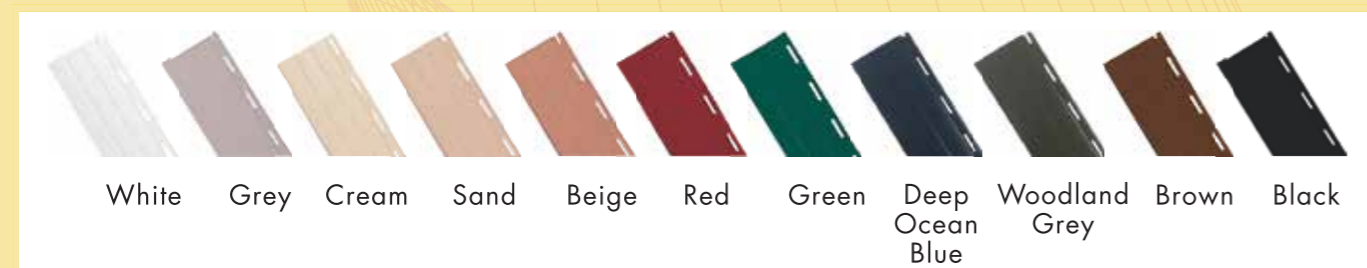

INSTALLATION.

STANDARD HEAD BOX COLOURS.

Note: Headbox, guide and bottom bar are ONLY available in the shown colours, powdercoating is required for other colours. Brochure colours are for marketing purposes only and may differ from actual product. Please check with your distributor before placing an order.

STANDARD PROFILE COLOURS.

SECURITY.

Present an immediate visible deterrent, protecting your home against burglary and vandalism.

INSULATION.

Thermal insulation properties that reduce the effects of summer heat as well as retaining the warmth during the colder winter months.