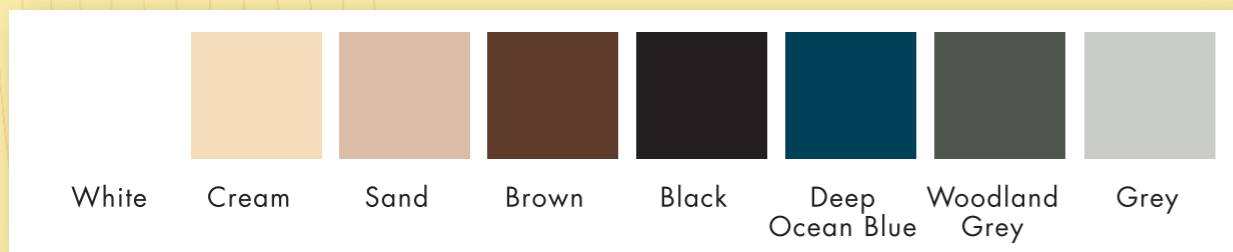

INSTALLATION.

STANDARD HEAD BOX COLOURS.

Note: Headbox, guide and bottom bar are ONLY available in the shown colours, powdercoating is required for other colours. Brochure colours are for marketing purposes only and may differ from actual product. Please check with your distributor before placing an order.

STANDARD PROFILE COLOURS.

SECURITY.

Present an immediate visible deterrent, protecting your home against burglary and vandalism.

INSULATION.

Thermal insulation properties that reduce the effects of summer heat as well as retaining the warmth during the colder winter months.