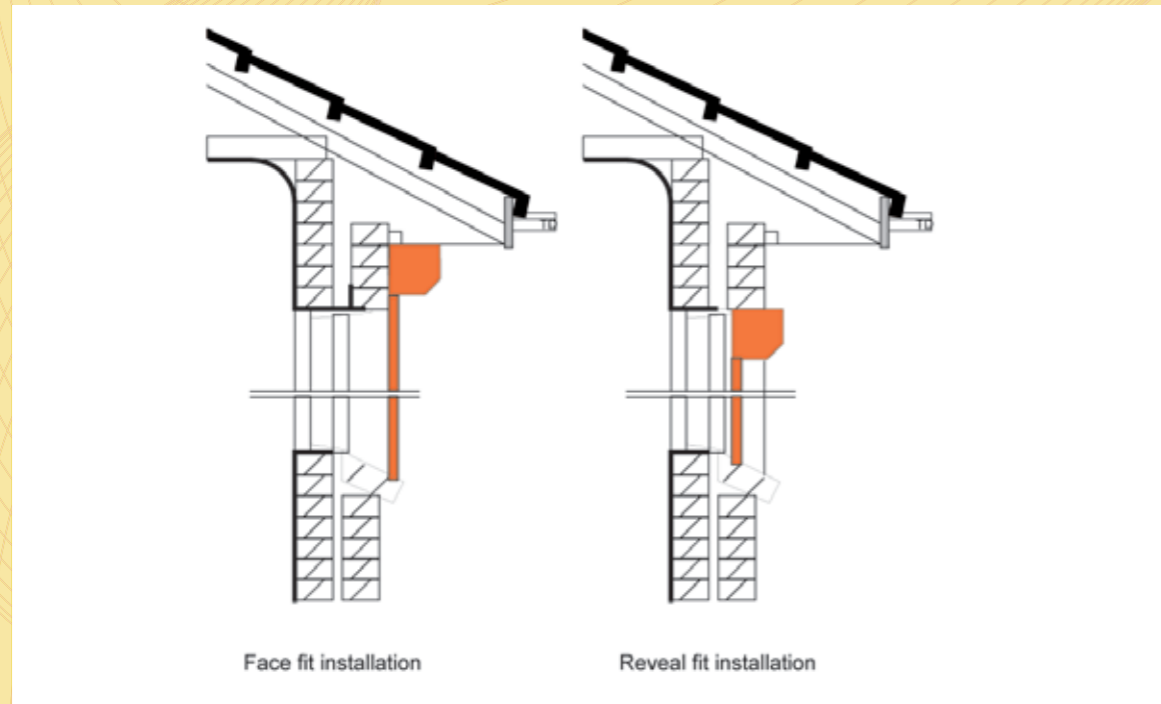

INSTALLATION.

STANDARD HEAD BOX COLOURS.

Note: Headbox, guide and bottom bar are ONLY available in the shown colours, powdercoating is required for other colours. Brochure colours are for marketing purposes only and may differ from actual product. Please check with your distributor before placing an order.